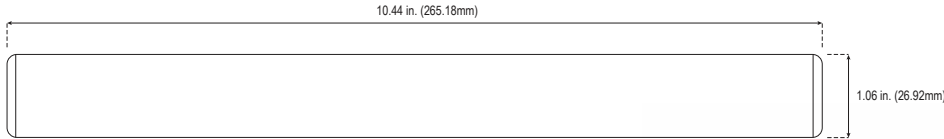

AMP™ RECHARGEABLE BATTERY PACK

Lithium Ion Rechargeable Battery Pack

Part # 62203300

dimensions

specifications

Input Volts	12.6V
Output Volts	12V
Capacity	2600mAh

Battery Size (LxWxH)	265.18mm x 26.92mm x 26.92mm
IP Rating	IP20
Temp Working Range	32°F to 104°F (0°C to 40°C)

Input Volts	12.6V
Output Volts	12V
Capacity	2600mAh

Battery Size (LxWxH)	265.18mm x 26.92mm x 26.92mm
IP Rating	IP20
Temp Working Range	32°F to 104°F (0°C to 40°C)

***All AMP tubular, honeycomb, and tilt motors — with or without an external battery pack — must use a minimum 2A (amp) charger to properly charge the shade. Use of a lower amperage charger may cause improper charging, permanent battery depletion, or motor failure.**