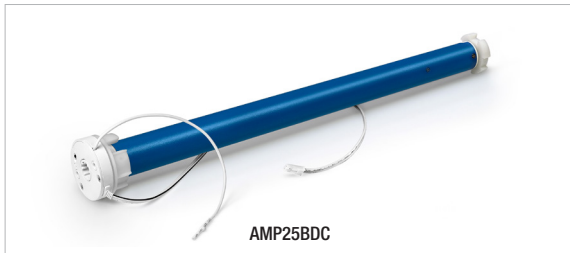

specifications

Input Volts	12.6V
Output Volts	12V
Capacity	2600mAh

Battery Size (LxWxH)	265.18mm x 26.92mm x 26.92mm
IP Rating	IP20
Temp Working Range	32°F to 104°F (0°C to 40°C)

*All AMP tubular, honeycomb, and tilt motors — with or without an external battery pack — must use a minimum 2A (amp) charger to properly charge the shade. Use of a lower amperage charger may cause improper charging, permanent battery depletion, or motor failure.

applications & features and benefits

- Compatible with AMPCEL, AMPTILT & AMP25BDC
- Rechargeable Li-ion battery pack, fully recharge in approximately 6 hours
- USB Charger Port
- Provides up to 500 up/down cycles on a single charge
- Battery health status reported in AMP™ APP

optional accessories