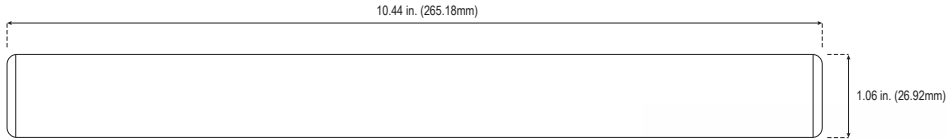

AMP™ RECHARGEABLE BATTERY PACK

Lithium Ion Rechargeable Battery Pack

Part # 62203300

dimensions